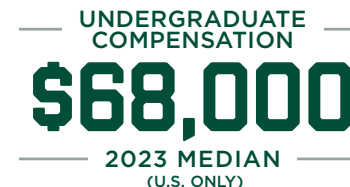

AT A GLANCE

RUSSELL PALMER CAREER MANAGEMENT CENTER

We connect Michigan State business student talent with top employers. The **RUSSELL PALMER CAREER MANAGEMENT CENTER** is the central career center for the Broad College and part of MSU's Career Services Network. Our team advises, coaches, and educates students to realize their career aspirations while working with leading employers and alumni to send our Spartans across the world.

OUR COMPETITIVE ADVANTAGE

GREEN AND WHITE GLOVE SERVICE

Broad is a trusted partner in our campus recruiting efforts. Their outstanding professionalism, customer service, and innovative recommendations contribute greatly to our recruiting success at MSU!

Ford Motor Company

The career bootcamp provided me with hands-on training and skills that I needed. It helped boost my confidence level and prepare for the recruiting season. It was a wonderful opportunity to practice in a such a safe space.

Xinyi Sun
B.A. in Supply Chain Management